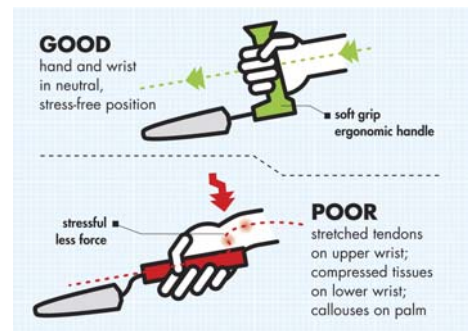

## DESCRIPTION

These high quality stainless steel garden tools benefit from an ergonomic handle. The design of these tools makes them ideal for use by all gardeners irrespective of age or ability. An optional arm support cuff is available for those with conditions that significantly reduce grip strength.

## HOW TO USE

The illustration demonstrates the benefits of the ergonomic handle.

Traditional in-line tools create wrist strain and after prolonged use can cause calluses on the hands.

## KEY FEATURES

- Stainless steel tool, prevents soil adhesion for easier use and cleaning
- Ergonomic handle keeps hand in natural position, preventing strain
- Non-slip grip, prevents tool slipping in the hand even in wet conditions
- Brightly coloured handle - easy to find in garden or shed
- Extremely light-weight