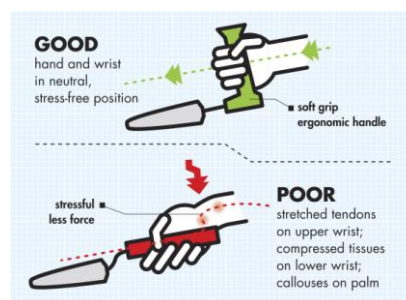

## DESCRIPTION

These high quality stainless steel garden tools benefit from an ergonomic handle. The design of these tools makes them ideal for use by all gardeners irrespective of age or ability. An optional arm support cuff is available for those with conditions that significantly reduce grip strength.

## HOW TO USE

The illustration demonstrates the benefits of the ergonomic handle.

Traditional in-line tools create wrist strain and after prolonged use can cause calluses on the hands.

## KEY FEATURES

- Stainless steel tool, prevents soil adhesion for easier use and cleaning
- Ergonomic handle keeps hand in natural position, preventing strain
- Non-slip grip, prevents tool slipping in the hand even in wet conditions
- Brightly coloured handle - easy to find in garden or shed
- Extremely light-weight