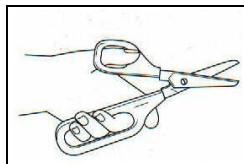

LONG LOOP SCISSORS

CODE

- Right Hand with short round ended blade - LPR-1
- Left Hand with short round ended blade - LPL-1
- Right Hand with long pointed blade - LPR-5
- Left Hand with long pointed blade - LPL-5

DESCRIPTION

	<p>Designed with an extended loop to give increased strength and control over the cutting action.</p> <p>Assists those with poor motor control, particularly those with Dyspraxia.</p>
---	--

HOW TO USE

Place the index finger outside the loop to provide guidance and control.
The middle, ring and little fingers are inserted through the loop to provide the strength for the cutting action.

KEY FEATURES

- Stainless steel blades with guaranteed secure fixing to handles
- Extended loop allows strength and control of all fingers to be used
- Comfortable grip given by wide finger contact area
- Colour coded handles easily identify whether for right hand (blue), or for left hand (green)