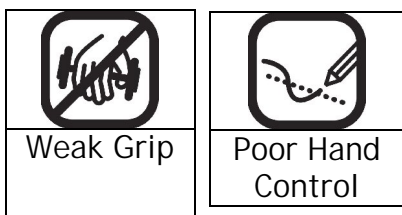

DESCRIPTION

A moulded disk which any standard Easi-Grip® scissors can be slotted into thereby converting from hand-held to table top scissors.

HOW TO USE

Hold the scissors at 90° to the stand so that the blade is pointing in the same direction as the narrow end of the slot. Slide the scissors in until it is firmly gripped in an upright position.

KEY FEATURES

- Easy to use
- Rubber foot prevents sliding thereby increasing stability
- Provides a basic table top scissor at low-cost

RECOMMENDED FOR

RELATED PRODUCTS

PEG-1 - Right Hand Easi-Grip® with short round ended blade
PEG-1/L - Left Hand Easi-Grip® with short round ended blade
PEG-3 - Right Hand Easi-Grip® with short round ended blade
PEG-5 - Right Hand Easi-Grip® with long pointed ended blade
PEG-5/L - Left Hand Easi-Grip® with long pointed blade