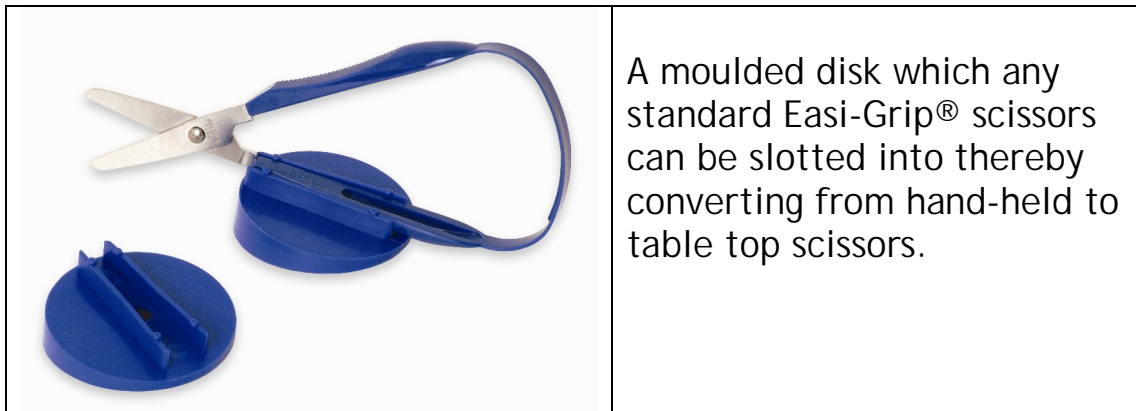

DESCRIPTION

A moulded disk which any standard Easi-Grip® scissors can be slotted into thereby converting from hand-held to table top scissors.

HOW TO USE

Hold the scissors at 90° to the stand so that the blade is pointing in the same direction as the narrow end of the slot. Slide the scissors in until it is firmly gripped in an upright position.

KEY FEATURES

- Easy to use
- Rubber foot prevents sliding thereby increasing stability
- Provides a basic table top scissor at low-cost

RECOMMENDED FOR

RELATED PRODUCTS

PEG-1 - Right Hand Easi-Grip® with short round ended blade
PEG-1/L - Left Hand Easi-Grip® with short round ended blade
PEG-3 - Right Hand Easi-Grip® with short round ended blade
PEG-5 - Right Hand Easi-Grip® with long pointed ended blade
PEG-5/L - Left Hand Easi-Grip® with long pointed blade