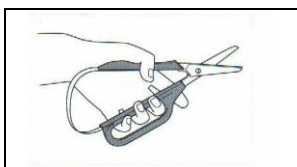

LONG-LOOP EASI-GRIP SCISSORS

CODE

Right Hand with short round ended blade - LEG-1
Left Hand with short round ended blade - LEG-1/L

DESCRIPTION

A range of ultra lightweight self-opening scissors with long loop handles for additional stabilisation. Designed for use by those with weak hands or wrists or who are unable to use conventional style scissors due to swollen and painful joints.

HOW TO USE

Using the index finger to provide guidance and control, the middle, ring and little fingers are inserted through the loop to provide the strength for the cutting action. Alternatively for those with very limited movement the

fingers can be placed over the long loop. Gently squeeze the scissors shut, the spring-action of the handle will automatically reopen the scissors as soon as the grip is eased.

KEY FEATURES

- High quality handle that will not snap and retains spring action
- Stainless steel blades with guaranteed secure fixing to handle
- Easily identified by colour coded handles - blue for right hand, green for left hand
- Protective blade guard supplied
- Ultra lightweight
- This item has CPSIA certification