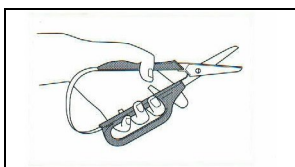

LONG-LOOP EASI-GRIP SCISSORS

CODE

Right Hand with short round ended blade - LEG-1
Left Hand with short round ended blade - LEG-1/L

DESCRIPTION

A range of ultra lightweight self-opening scissors with long loop handles for additional stabilisation. Designed for use by those with weak hands or wrists or who are unable to use conventional style scissors due to swollen and painful joints.

HOW TO USE

Using the index finger to provide guidance and control, the middle, ring and little fingers are inserted through the loop to provide the strength for the cutting action. Alternatively for those with very limited movement the

fingers can be placed over the long loop. Gently squeeze the scissors shut, the spring-action of the handle will automatically reopen the scissors as soon as the grip is eased.

KEY FEATURES

- High quality handle that will not snap and retains spring action
- Stainless steel blades with guaranteed secure fixing to handle
- Easily identified by colour coded handles - blue for right hand, green for left hand
- Protective blade guard supplied
- Ultra lightweight