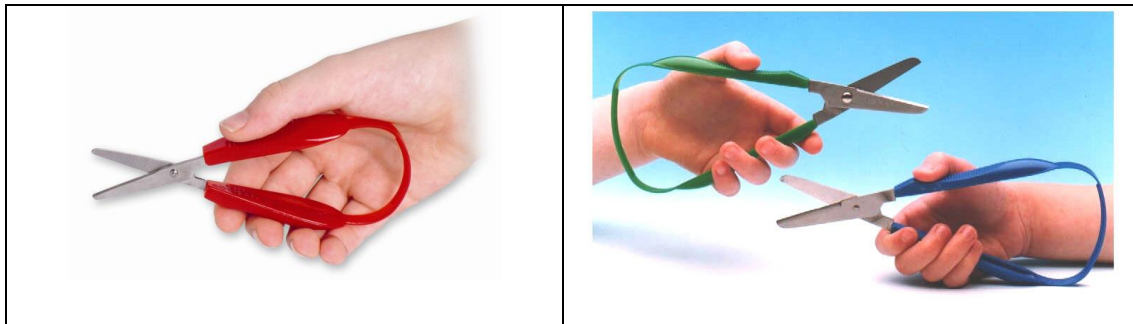

EASI-GRIP® SCISSORS

CODES

Mini Easi-Grip® - MEG-1

Right Hand Easi-Grip® with short round ended blade - PEG-1

Left Hand Easi-Grip® with short round ended blade - PEG-1/L

DESCRIPTION

A range of ultra lightweight self-opening scissors. Ideal for use for early scissor skill development, or for special needs due to weak hands or those who are unable to use conventional style scissors.

Mini Easi-Grip® scissors are 2/3 the size of the standard version and due to the minimal bias during the cutting action can in most cases be used in either the right or left hand.

HOW TO USE

Use either fingers and thumb, or fingers and palm, to gently squeeze the scissors shut. The scissors automatically reopen as soon as the grip is eased.

KEY FEATURES

- High quality handle that will not snap and retains spring action
- Stainless steel blades with guaranteed secure fixing to handle
- Colour coded handles easily identify whether for right hand (blue), or for left hand (green)
- Blade guard supplied for safety
- Ultra lightweight
- This item has CPSIA certification

RECOMMENDED FOR

Weak Grip

RELATED PRODUCTS

PES-1 Easi-Grip® Scissor Stand

Adult versions also available - please ask for details of PEG-3 & PEG-5

Peta (UK) Ltd

Charles House, Park Farm, Kelvedon Road, Inworth, Colchester, CO5 9SH, England