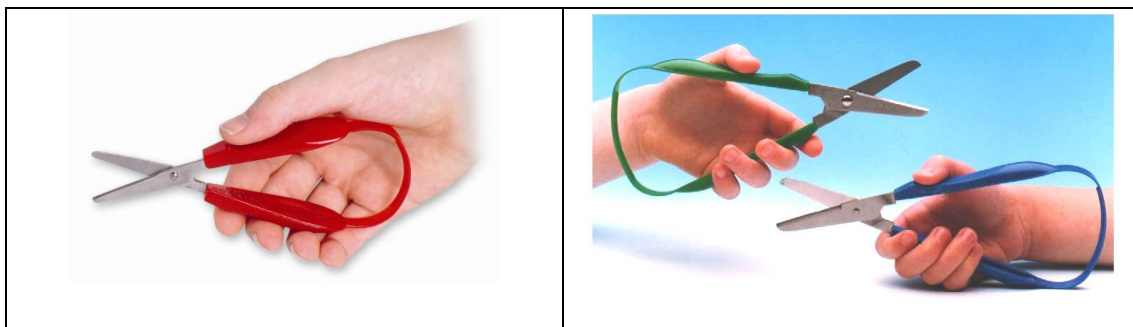

EASI-GRIP® SCISSORS

CODES

Mini Easi-Grip® - MEG-1

Right Hand Easi-Grip® with short round ended blade - PEG-1

Left Hand Easi-Grip® with short round ended blade - PEG-1/L

DESCRIPTION

A range of ultra lightweight self-opening scissors. Ideal for use for early scissor skill development, or for special needs due to weak hands or those who are unable to use conventional style scissors.

The Mini Easi-Grip® scissor is 2/3 the size of the standard version and due to the minimal bias during the cutting action can in most cases be used in either the right or left hand.

HOW TO USE

Use either fingers and thumb, or fingers and palm, to gently squeeze the scissors shut. The scissors automatically reopen as soon as the grip is eased.

KEY FEATURES

- High quality handle that will not snap and retains spring action
- Stainless steel blades with guaranteed secure fixing to handle
- Colour coded handles easily identify whether for right hand (blue), or for left hand (green)
- Blade guard supplied for safety
- Ultra lightweight