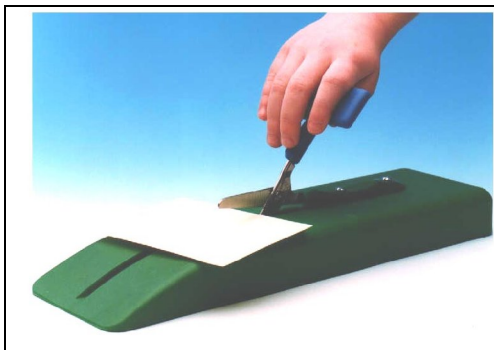

# PLASTIC BASED TABLE TOP SCISSORS

CODE  
PTT-1/PB

## DESCRIPTION

Designed for use by children with very limited strength and control, or for use one-handed.

The brightly coloured green plastic base provides stability whilst keeping the product lightweight.

## HOW TO USE

Push the paper or card along the base until in position, then depress the "T" shaped handle to cut. The spring will automatically reopen the blades in readiness for the next cut. It is often advantageous to use the more dextrous hand to manipulate the paper whilst the more affected hand works the scissors.