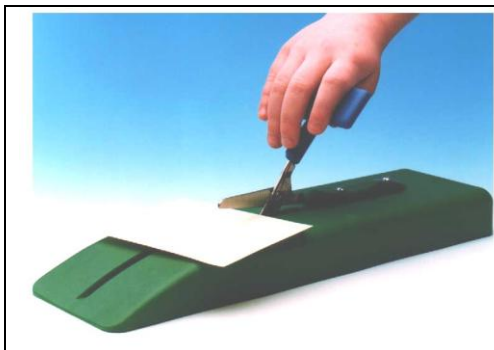

# PLASTIC BASED TABLE TOP SCISSORS

CODE  
PTT-1/PB

## DESCRIPTION

Designed for use by children with very limited strength and control, or for use one-handed.

The brightly coloured green plastic base provides stability whilst keeping the product lightweight.

## HOW TO USE

Push the paper or card along the base until in position, then depress the “T” shaped handle to cut. The spring will automatically reopen the blades in readiness for the next cut. *It is often advantageous to use the more dextrous hand to manipulate the paper whilst the more affected hand works the scissors.*